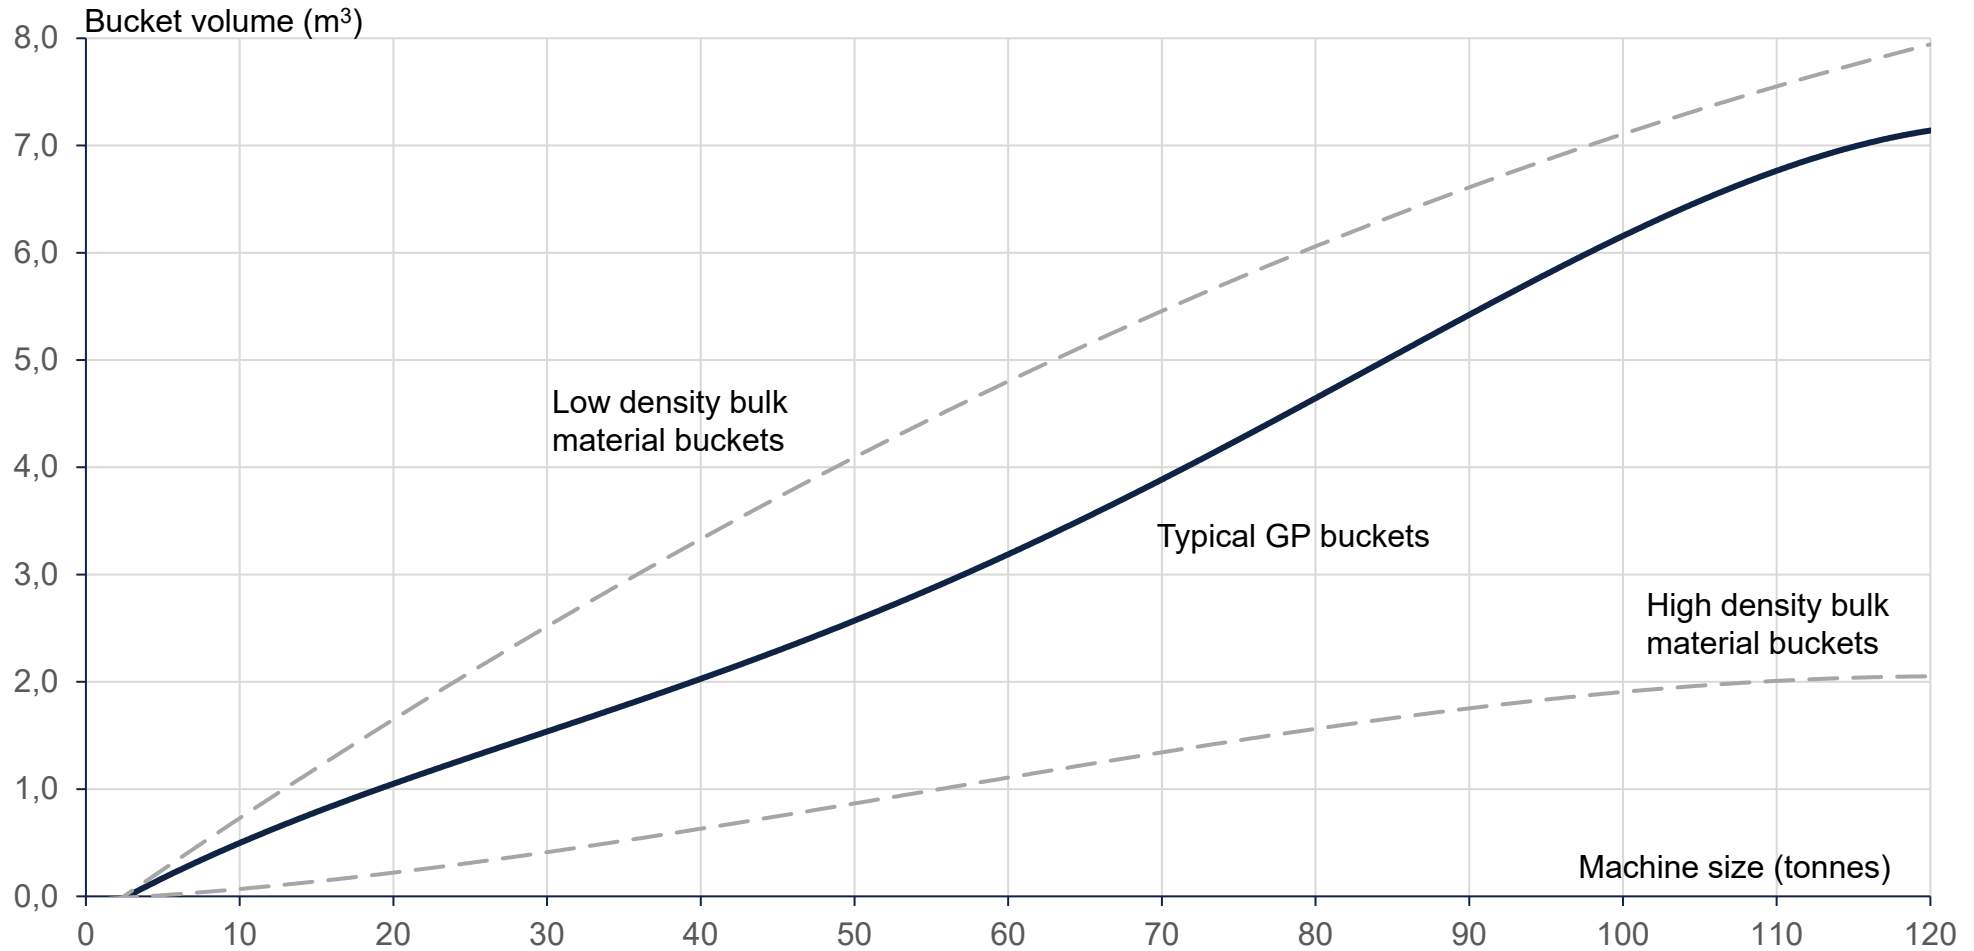

Excavator bucket sizes (metric)

	Small Excavators		Medium Excavators			Large Excavators				
Machine Size Class	HE012	HE015	HE020	HE025	HE035	HE040	HE050	HE060	HE080	HE120
tons (metric)	10-14	14-18	18-23	23-29	29-38	38-46	46-54	54-66	66-91	91-130

The machine size classes are based on the machine operating weight. Please consult the excavator producers for the latest information. Version 230413. © Copyright by SSAB 2000-2023.